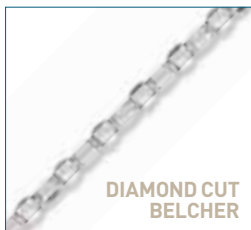

REFLECTIONS LOOSE CHAIN

CUSTOMISE YOUR OWN NECKLETS!

Description	Code
33/7 trace	WAT 337
25/11 trace	WAT 2511
18/18 trace	WAT 1818
12/18 trace	WAT 1218
40/10 cable	WAI 4010
39 cable	WAI 039
48/4 curb	WAC 484
33/7 curb	WAC 337
18/18 curb	WAC 1818
3 belcher	WAB 003
4 belcher	WAB 004
4 diamond cut belcher	WAA 004
3 diamond cut belcher	WAA 003

**SUPER
FINISH**

Cookson

Please note that all prices are intended to be used as a guide. They are based on precious metals prices which vary on a daily basis. They are cash prices and are exclusive of VAT.